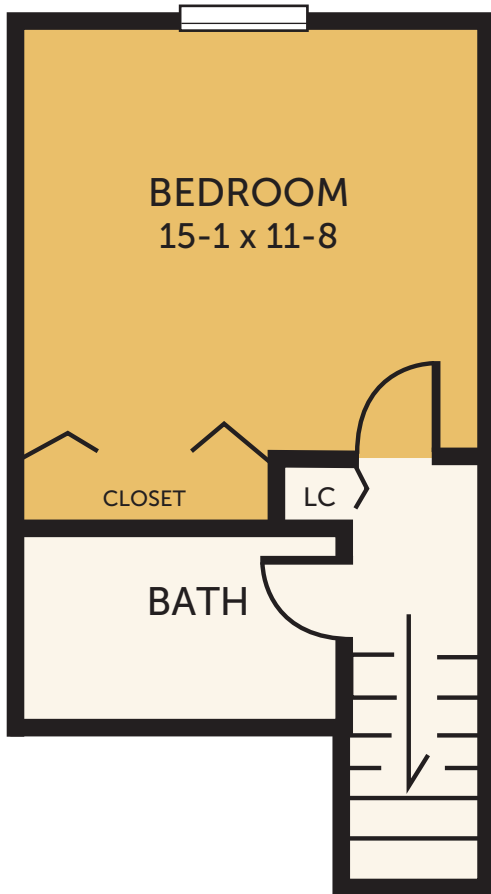

# 1 bedroom, 1.5 bath townhome | 735sf

Available in Phase 4 | Includes Water, Sewer and Trash Removal  
Unit sizes and layout are not identical. Exact square footage may vary. Prices subject to change.

<b>PHASE</b>	<b>4</b>
1 bedroom, 1.5 bath townhome	

**TerraceView**  
APARTMENTS

301 Hunt Club Road, #6800C | Blacksburg, VA 24060  
540.552.2996 | [www.terraceviewapartments.com](http://www.terraceviewapartments.com)