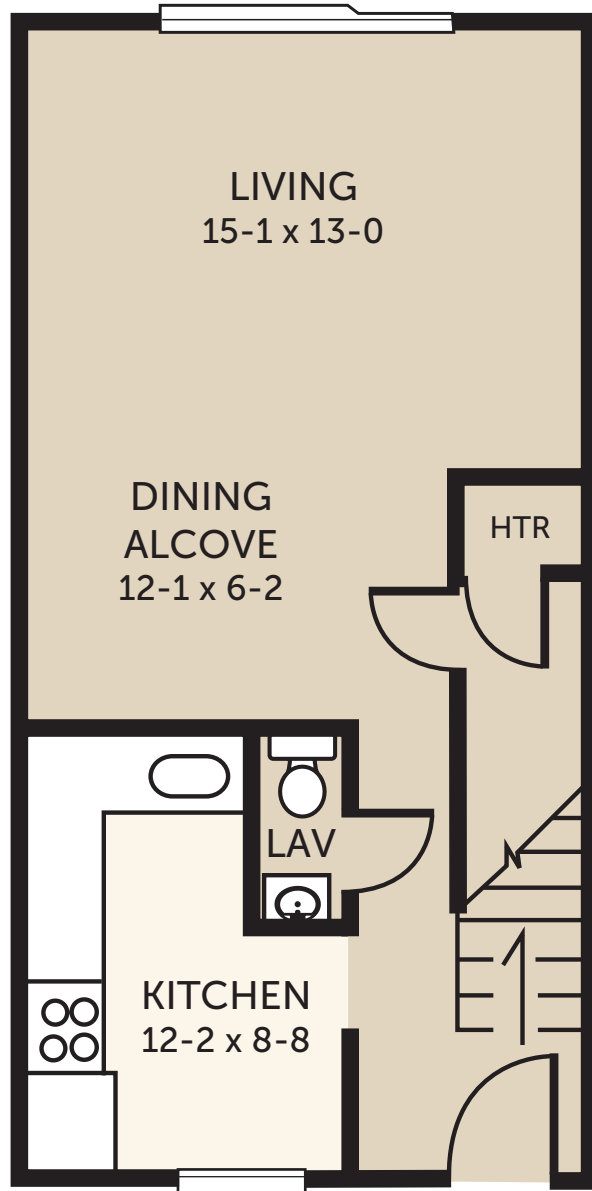

# 1 bedroom, 1.5 bath townhome | 735sf

Available in Phase 4 | Includes Water, Sewer and Trash Removal  
Unit sizes and layout are not identical. Exact square footage may vary. Prices subject to change.

<b>PHASE</b>	<b>4</b>
1 bedroom, 1.5 bath townhome	

**TerraceView**  
APARTMENTS

301 Hunt Club Road, #6800C | Blacksburg, VA 24060  
540.552.2996 | [www.terraceviewapartments.com](http://www.terraceviewapartments.com)