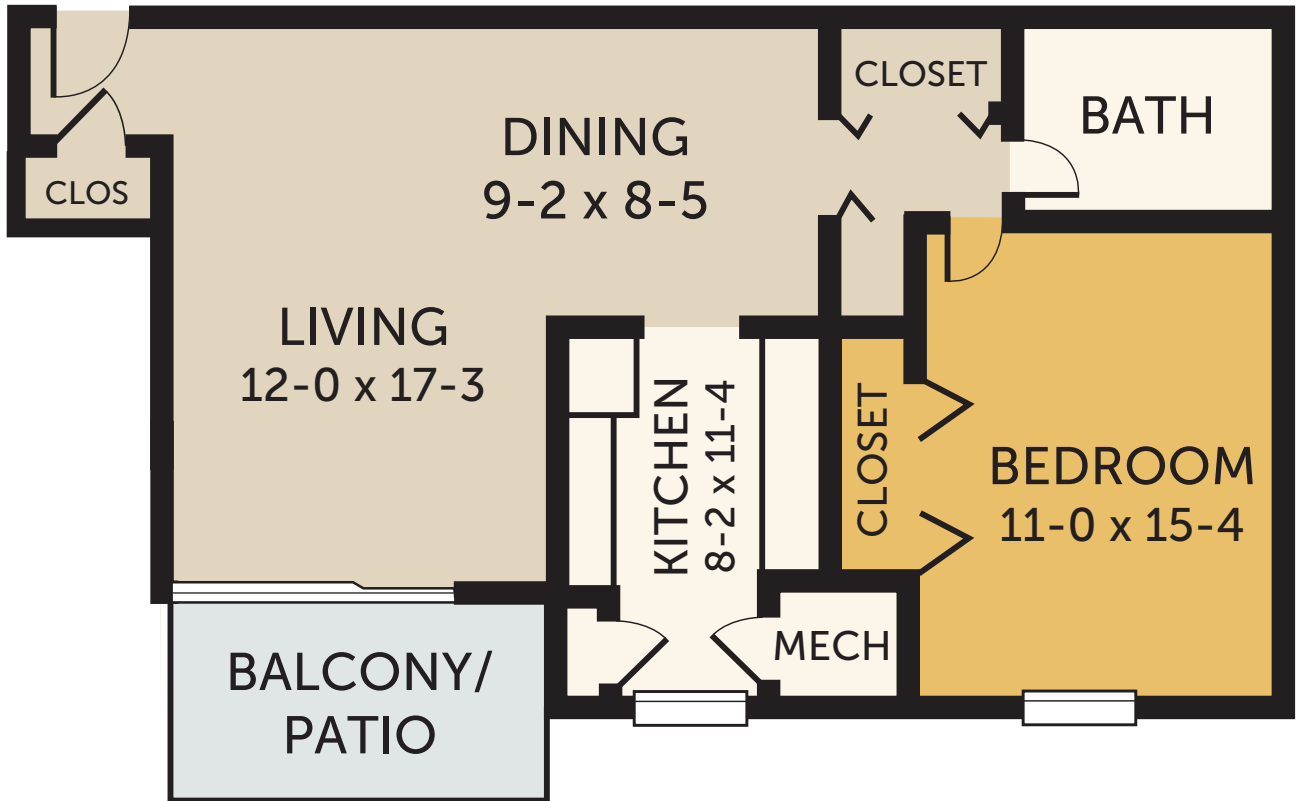

# 1 bedroom, 1 bath apartment | 630-660sf

Available in Phases 1-9 | Includes Water, Sewer and Trash Removal.

Gas Heat and Hot Water: Phases 5-9

Unit sizes and layout are not identical. Exact square footage may vary. Prices subject to change.

PHASE	1,2	3	5-9
1 bedroom, 1 bath apartment			

**TerraceView**  
APARTMENTS

301 Hunt Club Road, #6800C | Blacksburg, VA 24060  
540.552.2996 | [www.terraceviewapartments.com](http://www.terraceviewapartments.com)