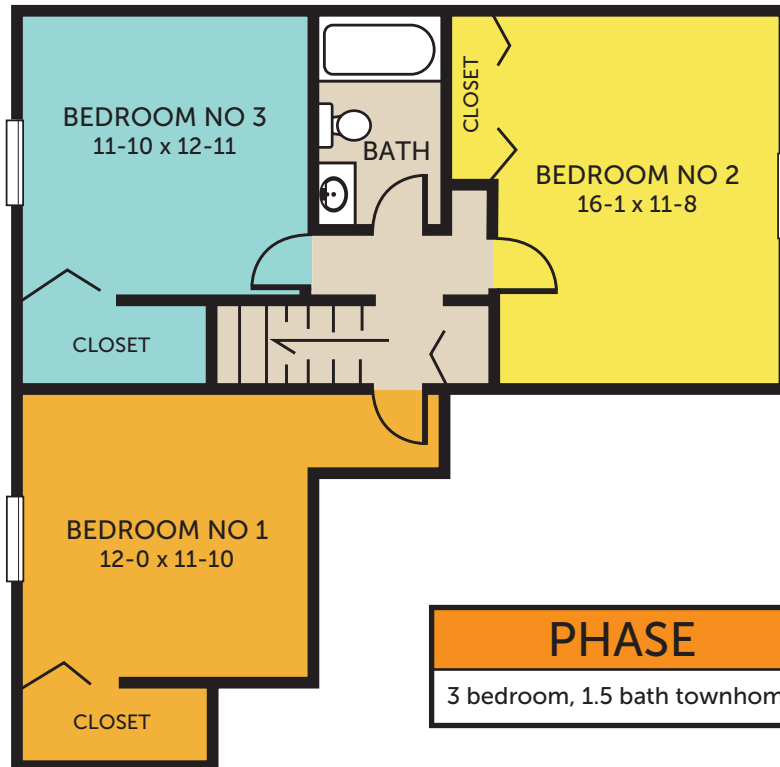

# 3 bedroom, 1.5 bath townhome | 1,128sf

Available in Phase 4 | Includes Water, Sewer and Trash Removal

Unit sizes and layout are not identical. Exact square footage may vary. Prices subject to change.

<b>PHASE</b>	<b>4</b>
3 bedroom, 1.5 bath townhome	

**TerraceView**  
APARTMENTS