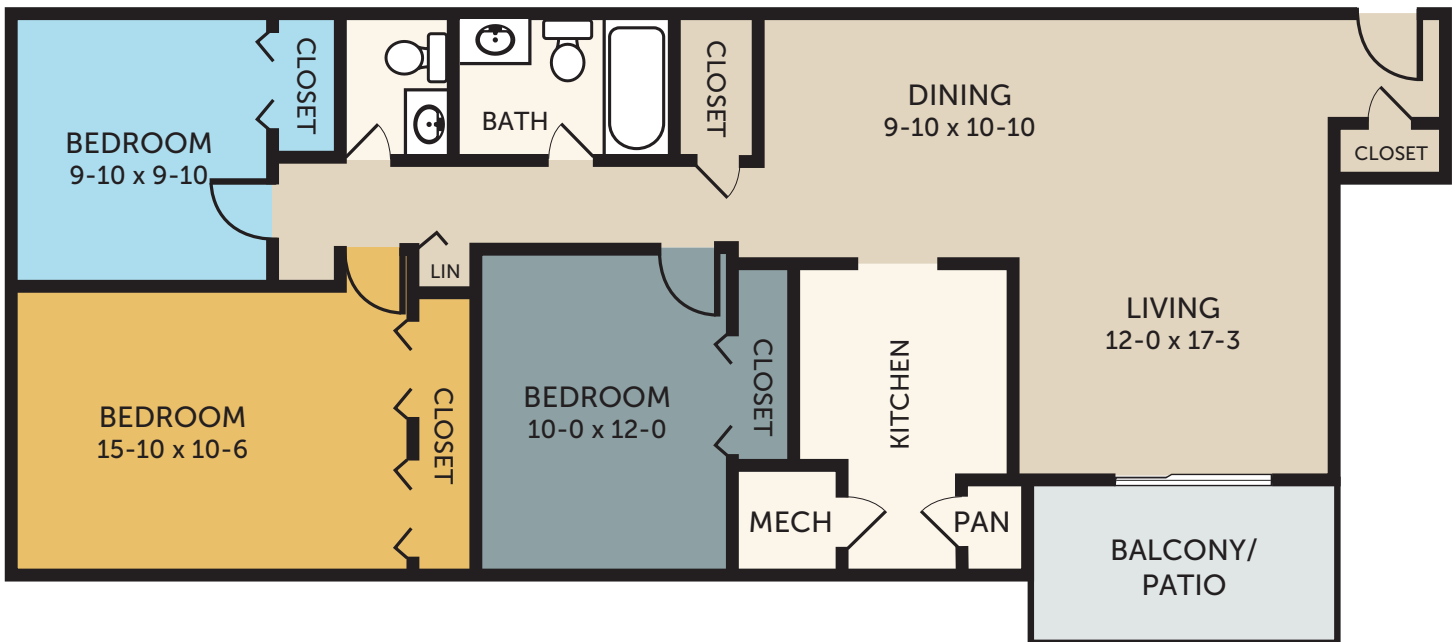

3 bedroom, 1.5 bath apartment | 980-1,000sf

Available in Phases 1-3 | Includes Water, Sewer and Trash Removal
Unit sizes and layout are not identical. Exact square footage may vary. Prices subject to change.

PHASE	1,2	3
3 bedroom, 1.5 bath apartment		

TerraceView
APARTMENTS

301 Hunt Club Road, #6800C | Blacksburg, VA 24060
540.552.2996 | www.terraceviewapartments.com