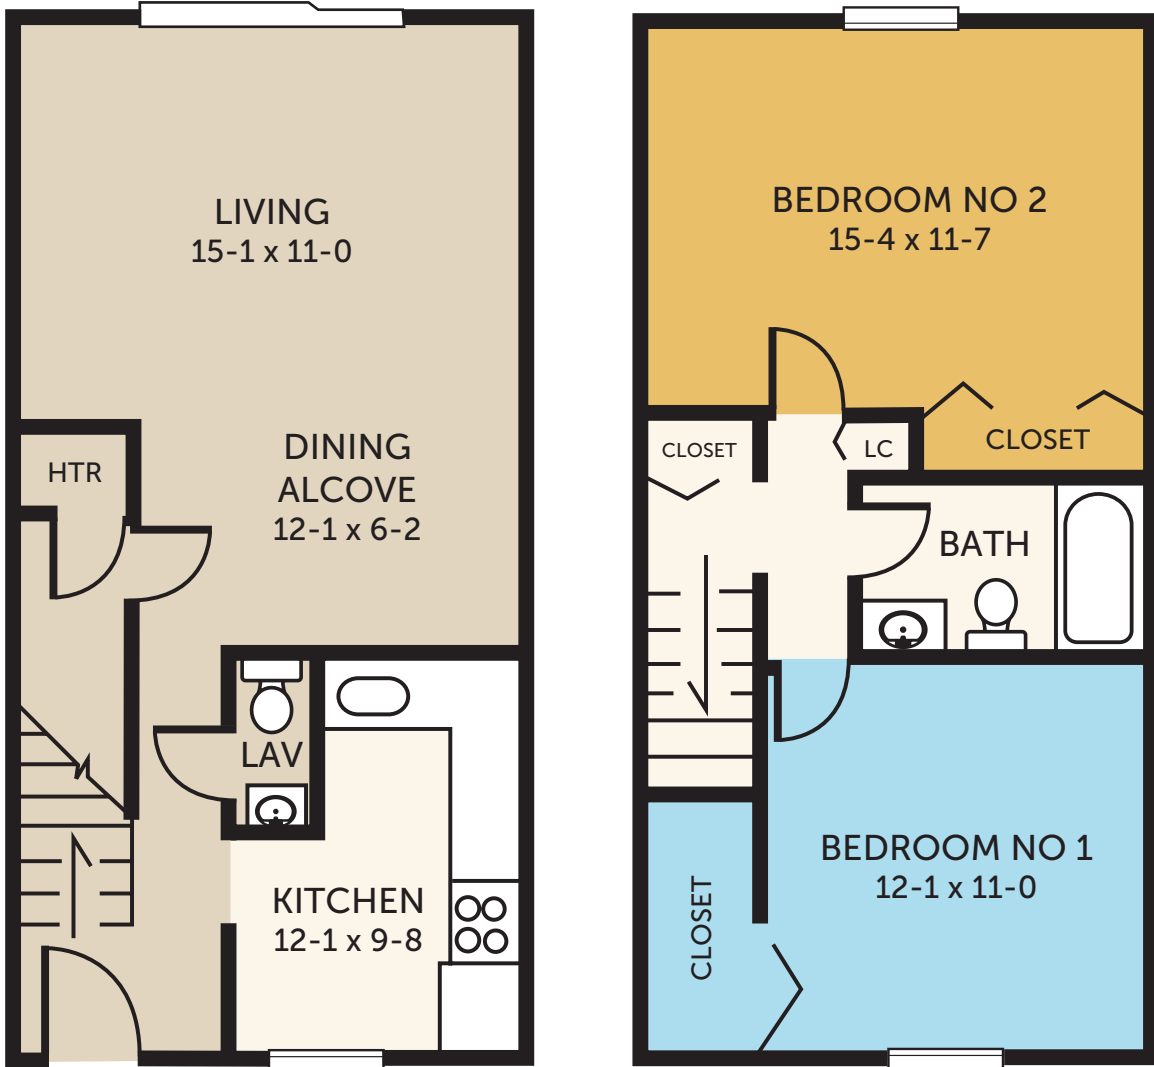

2 bedroom, 1.5 bath townhome | 900sf

Available in Phase 4 | Includes Water, Sewer and Trash Removal

Unit sizes and layout are not identical. Exact square footage may vary. Prices subject to change.

PHASE	4
2 bedroom, 1.5 bath townhome	